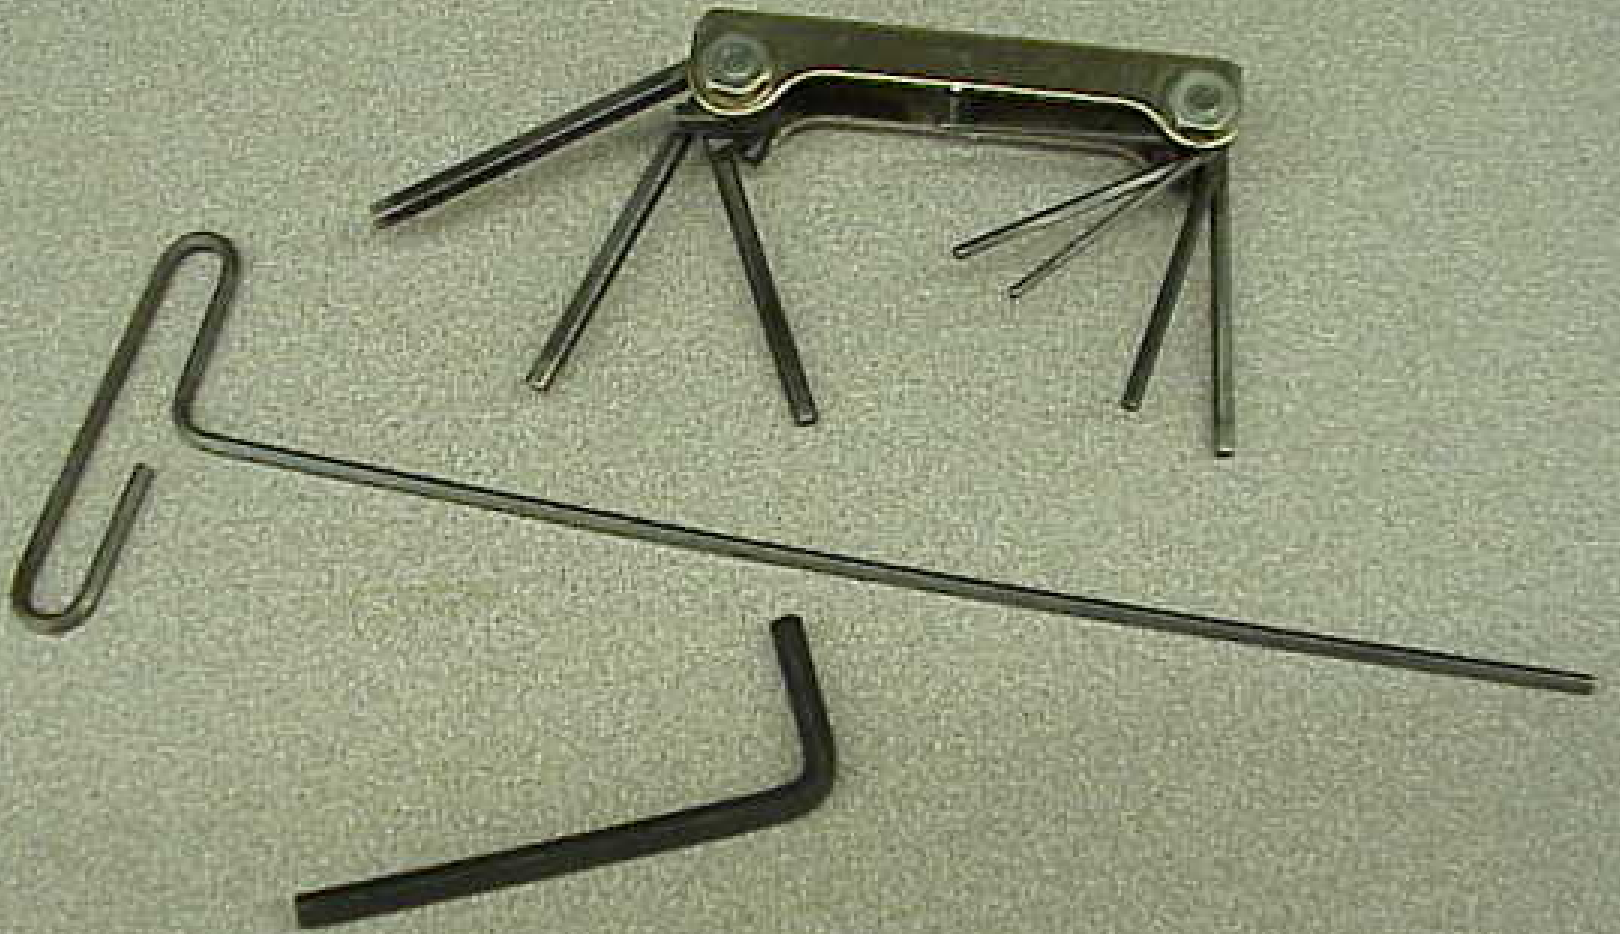

Wrenches

11/8 PAL VERA 314 118

Wrenches